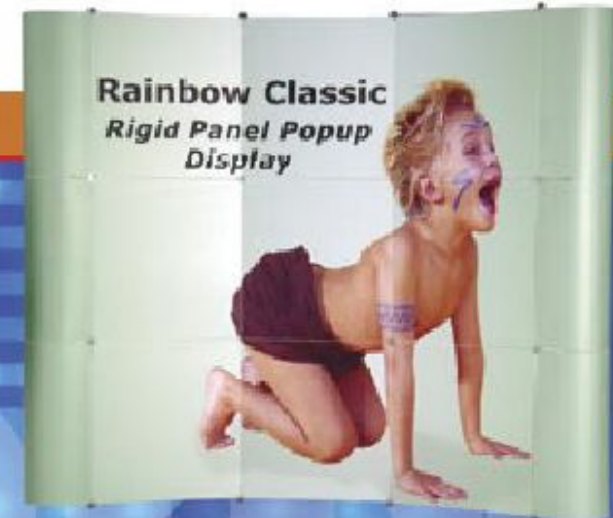

Rainbow Display Systems

Panorama Retractable Desktop Screen

- Light weight desktop graphic display.
- Horizontal retractable rolla display.
- Easy to use.
- Ideal for quick presentations by sales people.
- Visual area of print - Height 850mm, Width 950mm
- Weight 2.5kg

New

Popup Supreme - Magnetic Panel System

- The Rainbow Popup Supreme system comes in both straight and curved configurations.
- Two standard heights – 1800mm and 2300mm.
- Magnet to magnet panel technology.
- Lightweight aluminium frame.
- Easy one person set-up.
- The transport case converts to a working counter with graphic panel.
- Graphic or fabric panels.
- Optional light holder in lid of case.
- **Accessories** - Halogen lights, shelving, show cases.

Also available is the Tower by Rainbow.

- This is a special 3-part Popup frame using magnetic bars and graphic panels to create a round display tower.

Popup Ultra - Magnetic Panel System

- The Rainbow Popup Ultra system comes in both straight and curved configurations.
- Standard height – 2300mm.
- Magnet to magnet panel technology.
- Magnetic bars click onto frame with magnets.
- Lightweight aluminium frame.
- Easy one person set-up.
- The transport case converts to a working counter with graphic panel.
- Graphic or fabric panels.
- Optional light holder in lid of case.
- Accessories - Halogen lights, shelving, show cases.

New

Popup Classic - Rigid Panel System

- The Rainbow Classic Popup system comes in both straight and curved configurations.
- Two standard heights – 1800mm and 2300mm.
- Rigid panel system.
- Panels can have either graphics bonded permanently to panels, or fabric can be bonded to panels.
- Graphics can be attached to fabric panels.
- Lightweight aluminium frame.
- The Classic frame can be used as a merchandiser - utilising internal shelving, show cases and extended table tops.
- Easy one person set-up.
- **Accessories**
 - Halogen lights
 - Shelving
 - Show cases
 - Transport cases
 - Bags