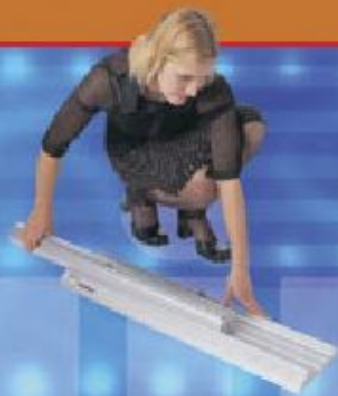

Premium Plus Rollaway

New

- The Premium Plus Rollaway enables the user to change graphic panels easily.
- Graphic panel slides into spring and top rail.
- Spring with graphic attached comes out easily and enables graphic panel to be changed.
- Black powder-coated finish.
- Deep 260mm black base.
- Set-up in less than 30 seconds.
- Heavy duty carry-bag.
- Our best spring.
- Available in size widths - 500mm, 850mm, 1000mm, 1200mm, 1500mm, 1800mm and 2400mm.
- Visual height 2110mm, or optional height 2800mm.
- 850mm width - weight 5.5kg

Speed Silver Rollaway

- Sleek silver shape.
- Deep 260mm silver base.
- Our best spring.
- Size widths 850mm, 1200mm.
- Heavy duty carry bag.
- Visual area 2110mm.
- 850mm width - weight 5kg.

New

Cartridge Rollaway

- The Cartridge Rollaway allows the user to store their graphics safely, and to change different graphic images easily.
- Available in single sided only.
- Our best spring.
- Silver anodised finish.
- Heavy duty padded nylon bag.
- Cartridge Rollaway is fitted with our best spring.
- Size width - 850mm, 1200mm
- Visual height is 2080mm.
- Set up in less than 30 seconds.
- 850mm width - weight 5kg.

Accessories

- Lighting
- Extra cartridges

Magic Rolla

- The Magic Rolla and carry-bag is a lightweight Rolla.
 - Available single sided only.
 - Silver anodised finish.
 - Padded carry-bag.
 - The Magic Rolla is fitted with an excellent spring.
 - Size widths - 500mm, 850mm, 1200mm
 - Visual height 2070mm.
 - 850mm width - weight 4kg.
- **Accessories**
- Lighting